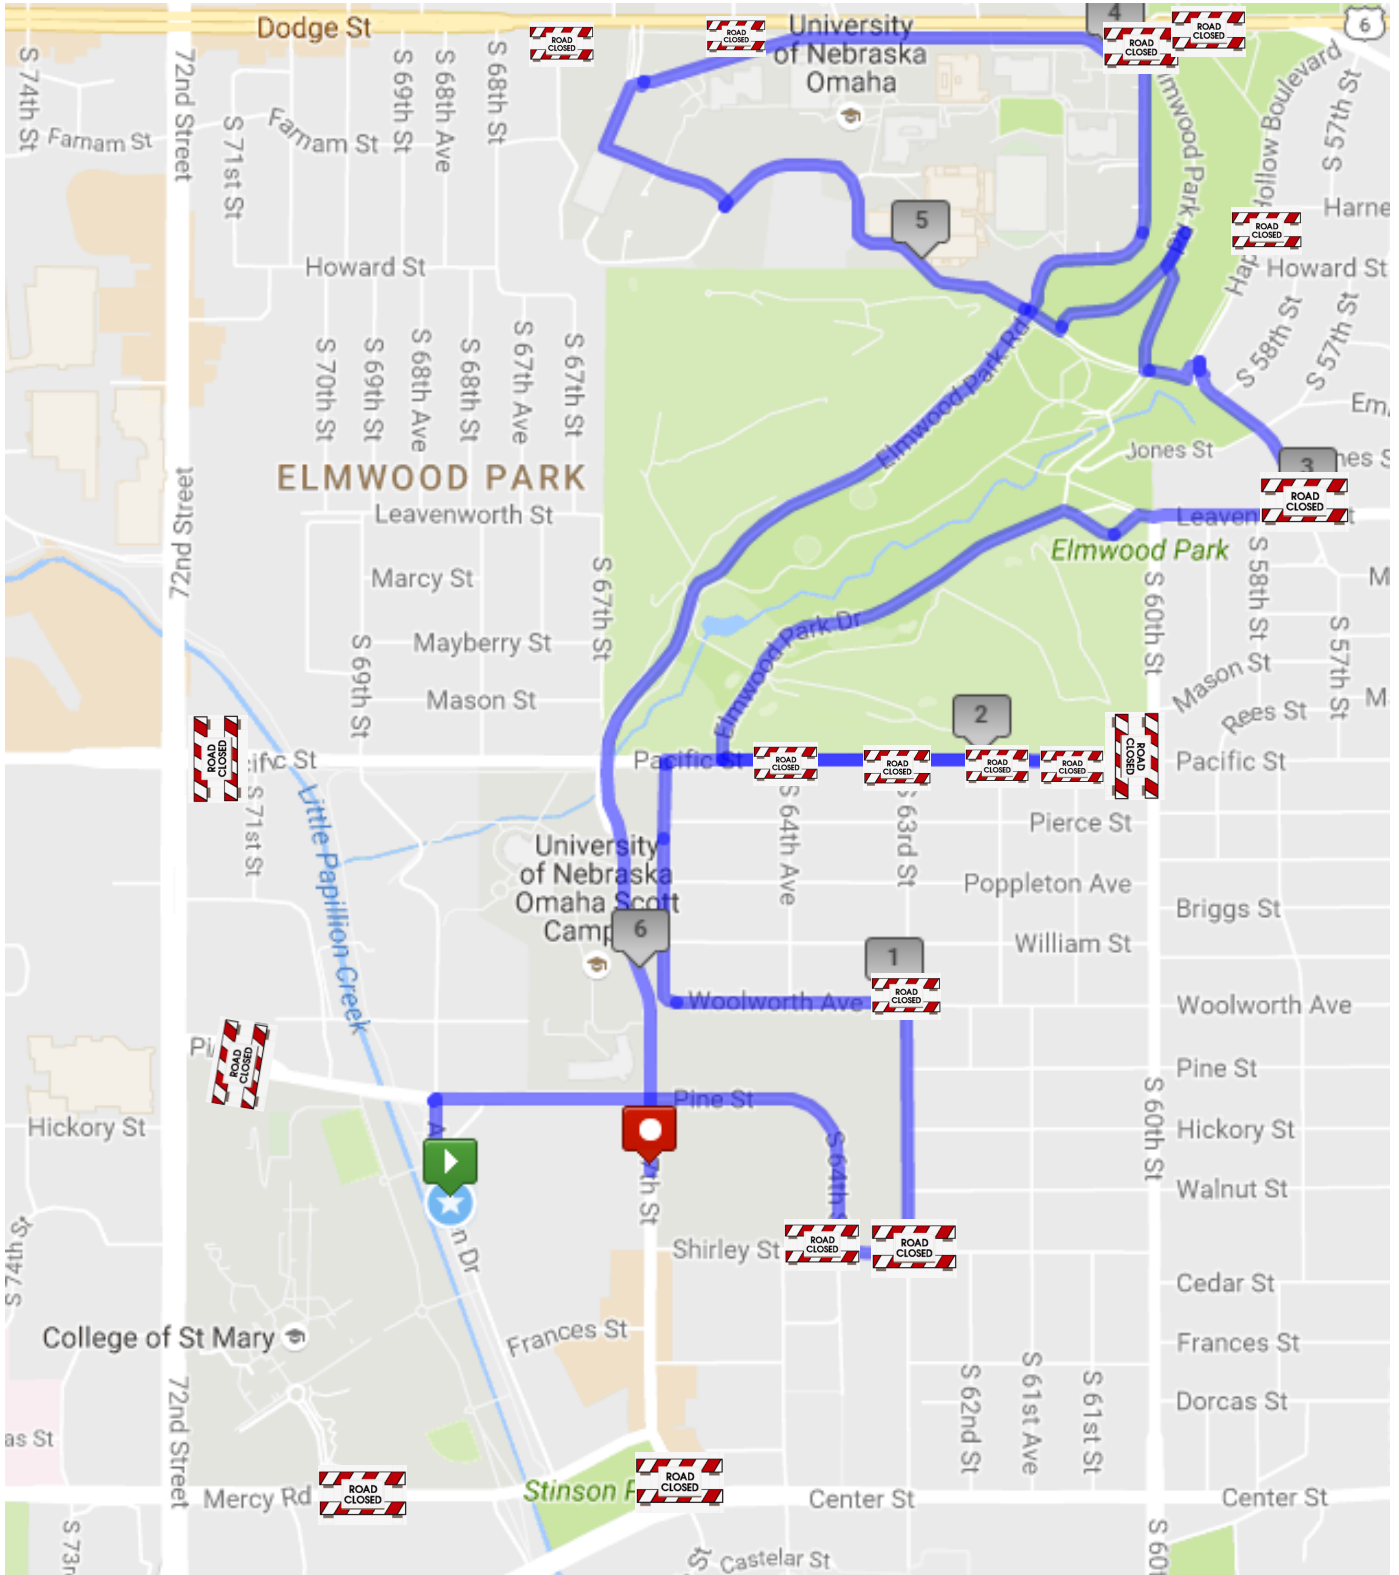

### **Street Closures include:**

67th St. closed Center to Pacific

Mercy closed at 68th St

Pine closed at 72nd

Pacific closed 72nd to 60th

Shirley closed Cedar Plz to 63rd St

Leavenworth closed at 56th and 57th

Happy Hollow and Howard Closed

East Parkway closed to Dodge St

University Drive East Closed at Dodge St

South Elmwood Road closed at Dodge St

67th closed at Dodge St