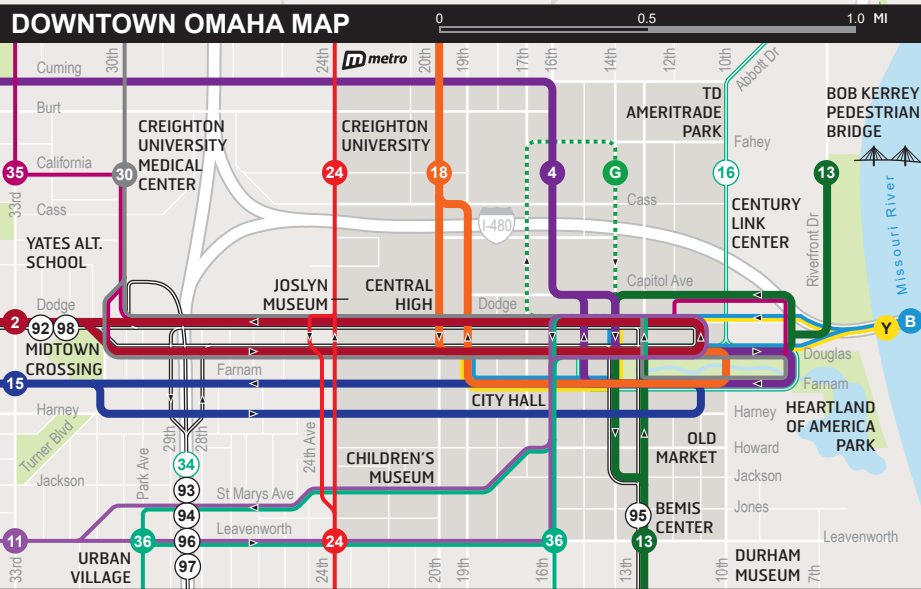

0 0.5 1.0 MI

LEGEND

	REGULAR ROUTE		TRANSIT CENTER
	EXPRESS Peak HR only		PARK & RIDE LOT
	LIMITED Peak HR only		TRAIL
	GREEN CIRCULATOR Peak HR only		BIKE ROUTE
	YELLOW ROUTE Council Bluffs		PARKS
	BLUE ROUTE Council Bluffs		LAKES & RIVERS

0 5 10 MINUTES WALKING

0 5 10 MINUTES BIKING

402.341.0800

TDD 402.341.0807

ometro.com