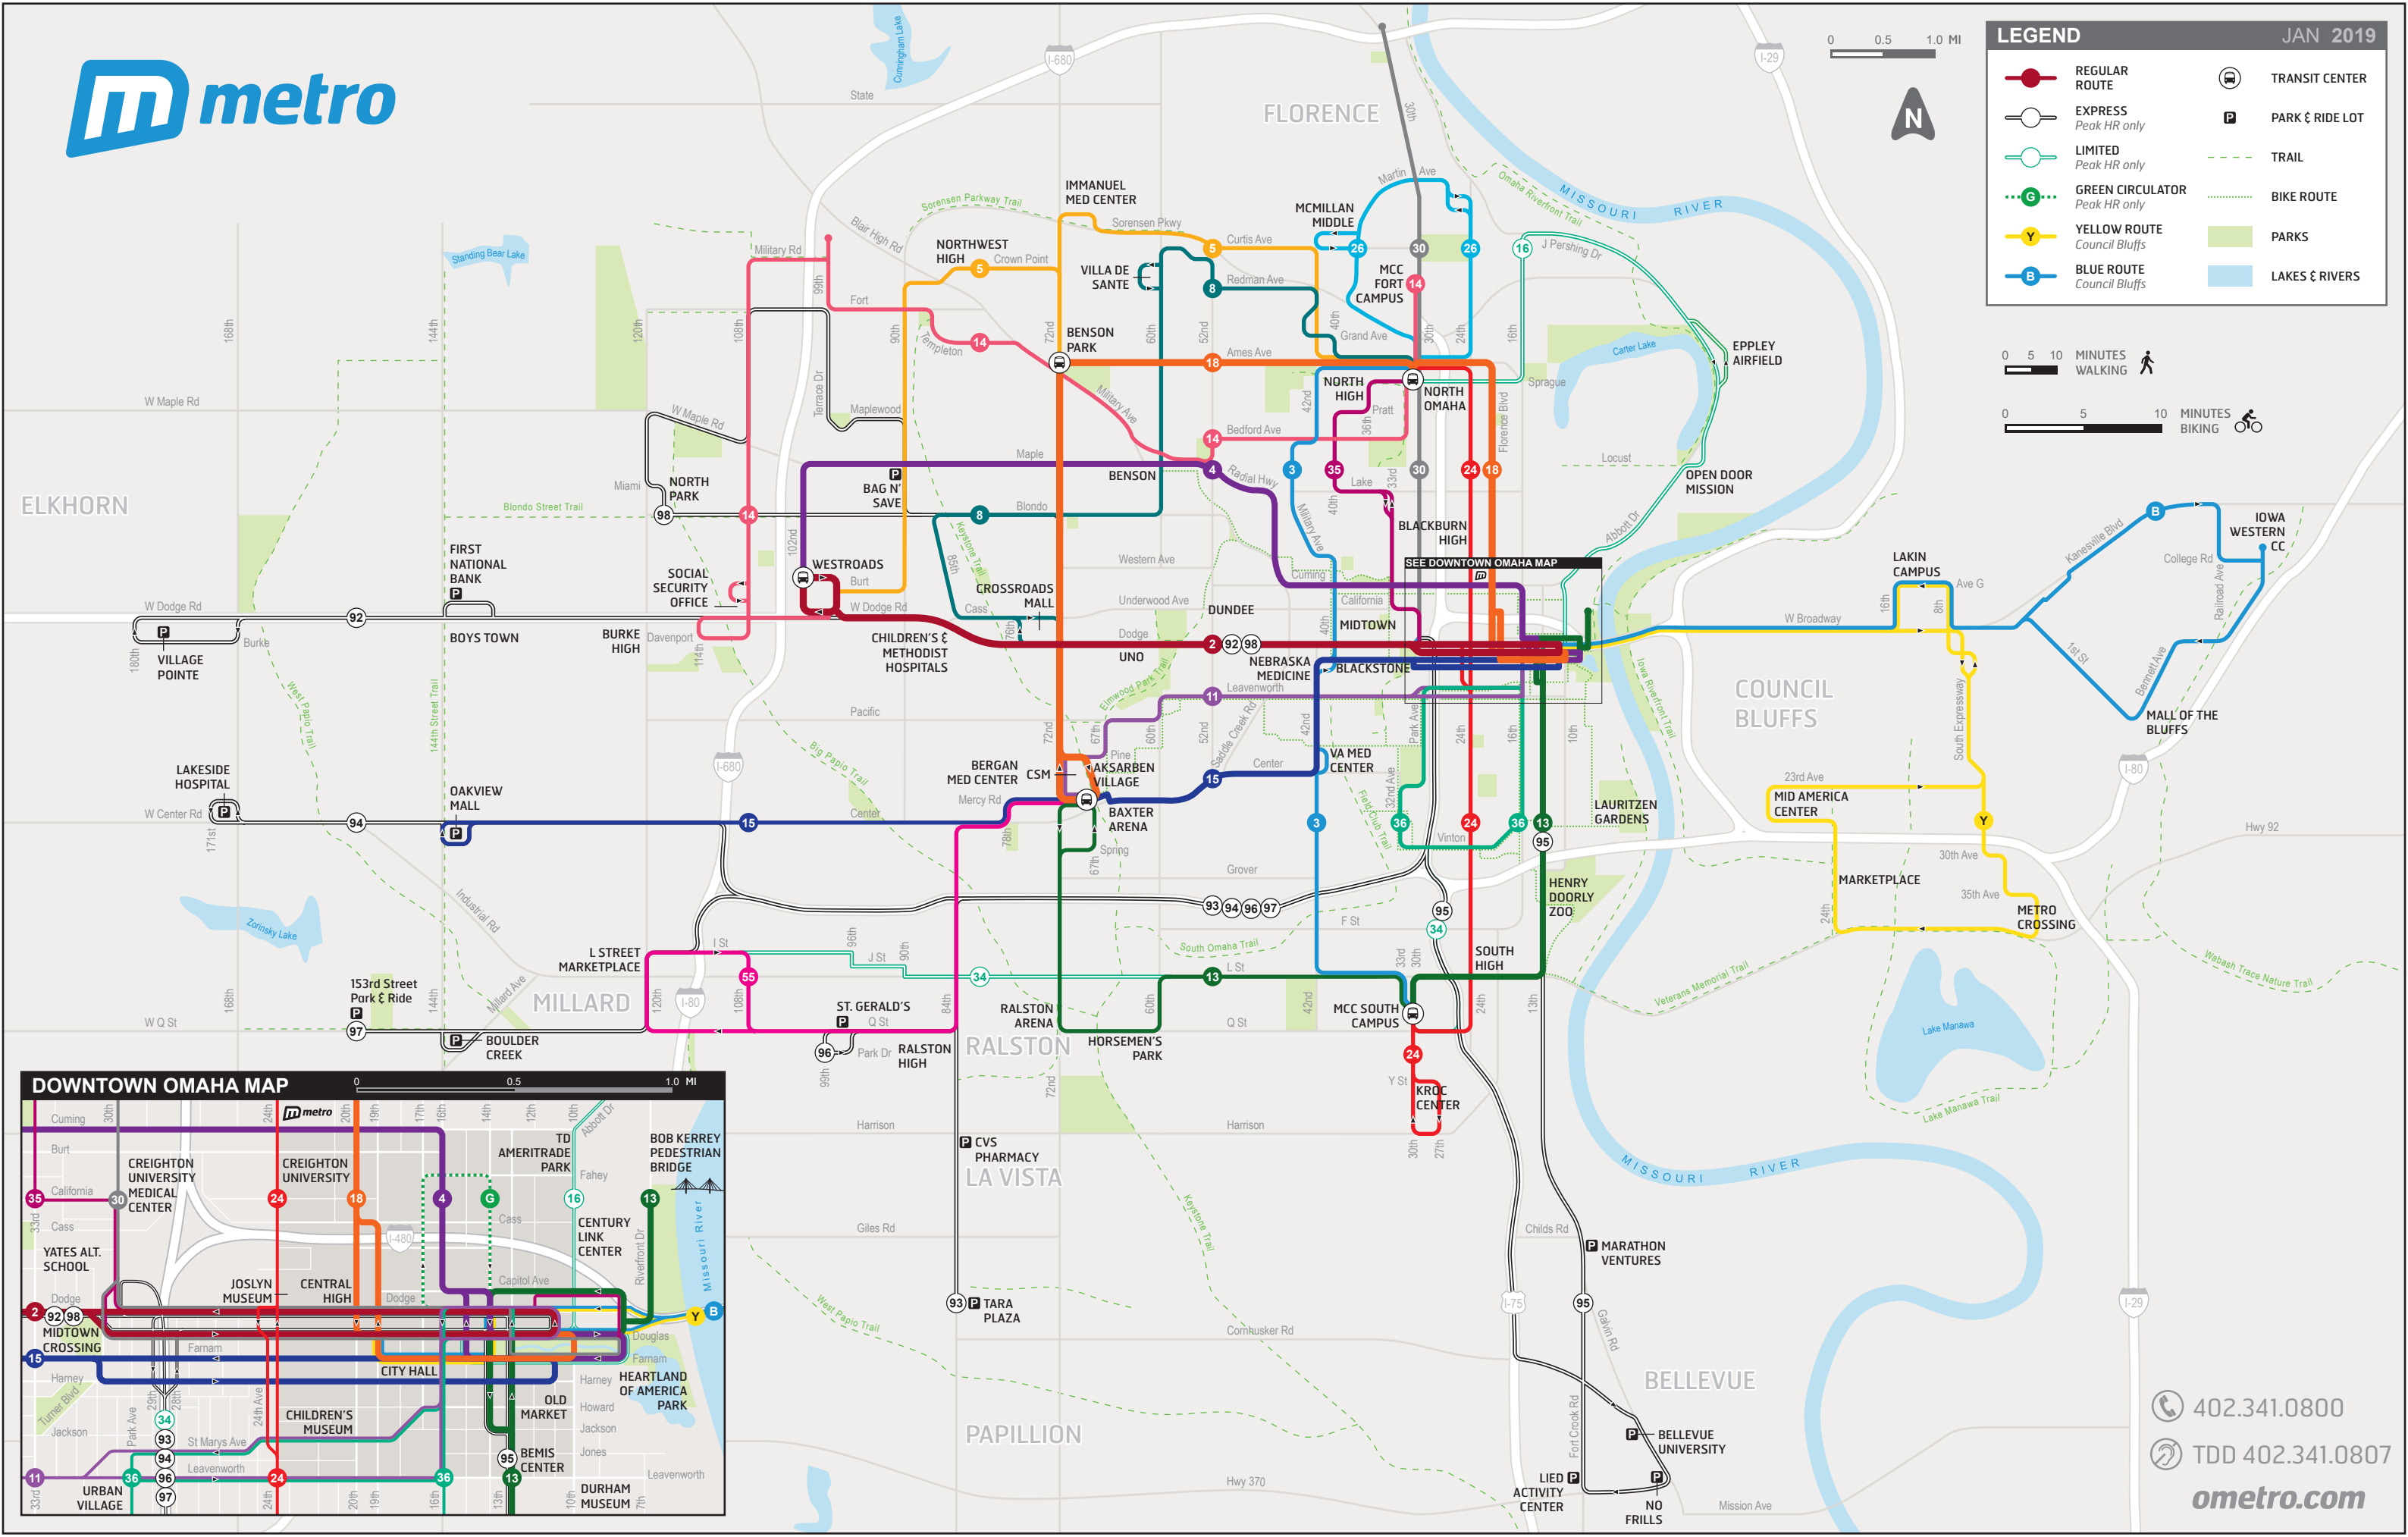

0 0.5 1.0 MI

LEGEND

	REGULAR ROUTE		TRANSIT CENTER
	EXPRESS Peak HR only		PARK & RIDE LOT
	LIMITED Peak HR only		TRAIL
	GREEN CIRCULATOR Peak HR only		BIKE ROUTE
	YELLOW ROUTE Council Bluffs		PARKS
	BLUE ROUTE Council Bluffs		LAKES & RIVERS

0 5 10 MINUTES WALKING

0 5 10 MINUTES BIKING

402.341.0800

TDD 402.341.0807

ometro.com